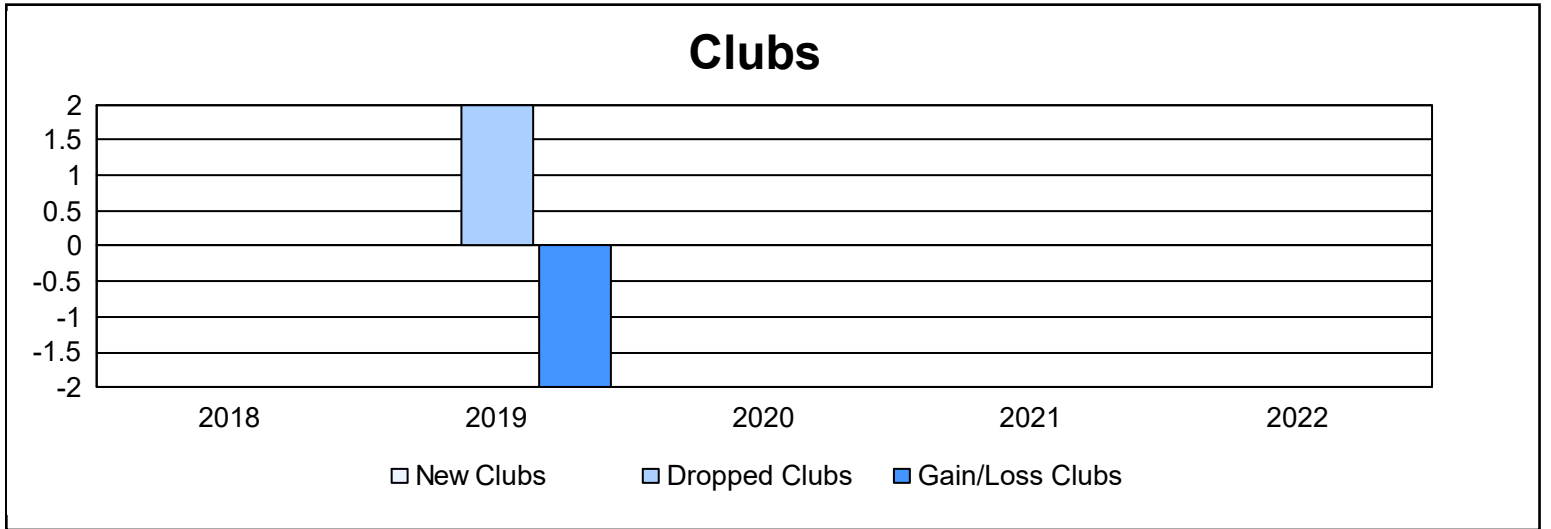

Year	New Clubs	Dropped Clubs	Gain/ Loss Clubs	New Members	Charter Members	Reinstate Members	Transfer Members	Total Member Added	Total Members Dropped	Gain/ Loss Members
2017-2018	0	0	0	176	0	7	1	184	235	-51
2018-2019	0	2	-2	139	0	3	5	147	263	-116
2019-2020	0	0	0	167	0	3	2	172	191	-19
2020-2021	0	0	0	104	0	4	0	108	206	-98
2021-2022	0	0	0	100	0	1	2	103	156	-53
<b>Average</b>	<b>0</b>	<b>0</b>	<b>0</b>	<b>137</b>	<b>0</b>	<b>4</b>	<b>2</b>	<b>143</b>	<b>210</b>	<b>-67</b>

### Membership Composition June 2022 Cumulative