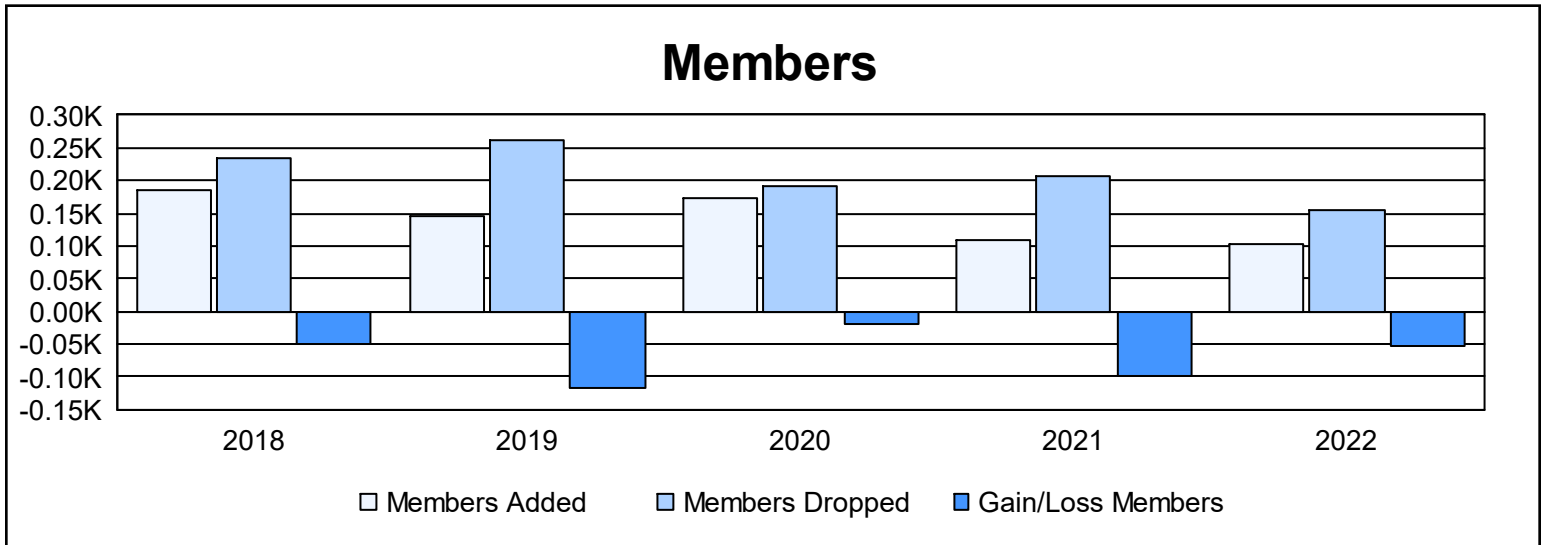

Year	New Clubs	Dropped Clubs	Gain/ Loss Clubs	New Members	Charter Members	Reinstate Members	Transfer Members	Total Member Added	Total Members Dropped	Gain/ Loss Members
2017-2018	0	0	0	176	0	7	1	184	235	-51
2018-2019	0	2	-2	139	0	3	5	147	263	-116
2019-2020	0	0	0	167	0	3	2	172	191	-19
2020-2021	0	0	0	104	0	4	0	108	206	-98
2021-2022	0	0	0	100	0	1	2	103	156	-53
<b>Average</b>	<b>0</b>	<b>0</b>	<b>0</b>	<b>137</b>	<b>0</b>	<b>4</b>	<b>2</b>	<b>143</b>	<b>210</b>	<b>-67</b>

### Membership Composition June 2022 Cumulative