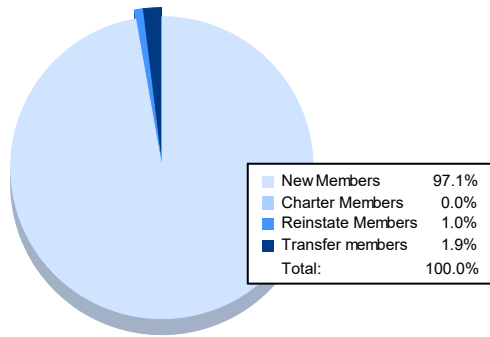

Year	New Clubs	Dropped Clubs	Gain/ Loss Clubs	New Members	Charter Members	Reinstate Members	Transfer Members	Total Member Added	Total Members Dropped	Gain/ Loss Members
2017-2018	0	0	0	176	0	7	1	184	235	-51
2018-2019	0	2	-2	139	0	3	5	147	263	-116
2019-2020	0	0	0	167	0	3	2	172	191	-19
2020-2021	0	0	0	104	0	4	0	108	206	-98
2021-2022	0	0	0	100	0	1	2	103	156	-53
<b>Average</b>	<b>0</b>	<b>0</b>	<b>0</b>	<b>137</b>	<b>0</b>	<b>4</b>	<b>2</b>	<b>143</b>	<b>210</b>	<b>-67</b>

### Membership Composition June 2022 Cumulative